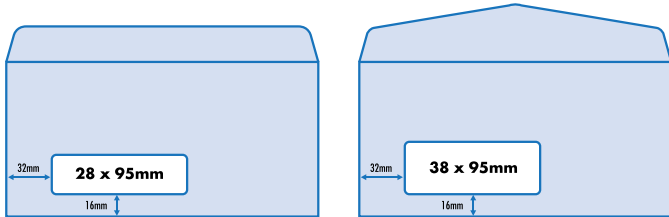

# WINDOW SIZES AND POSITIONS

## STANDARD WINDOW SIZE      BARCODE WINDOW SIZE

### C5 (162 x 229mm) Booklet Mailers