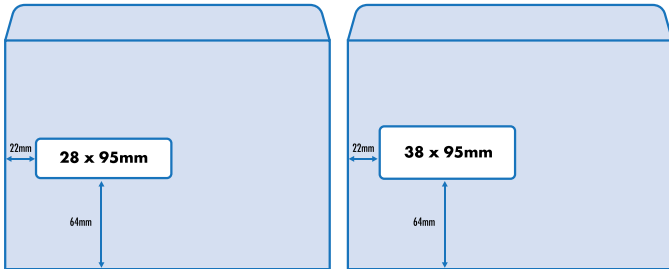

# WINDOW SIZES AND POSITIONS

## STANDARD WINDOW SIZE      BARCODE WINDOW SIZE

### C5 (162 x 229mm) Booklet Mailers

### C4 (229 x 324mm) Booklet Mailers